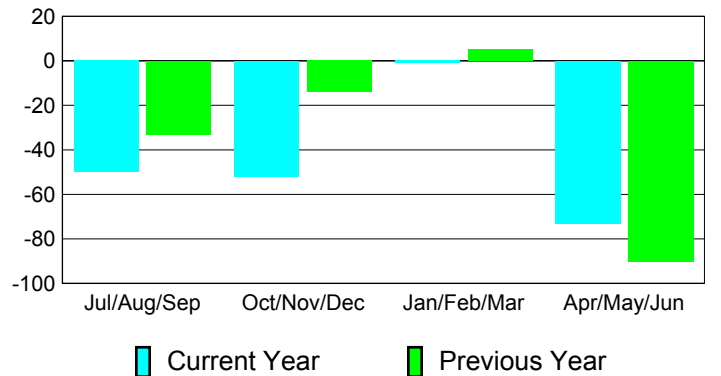

Membership Results
2010-2011

Membership
2009-2010

Month	Net Memb Goal	Actual New Memb	Actual Dropped Memb	Gain/Loss of Memb	Gain/Loss of Memb
Jul/Aug/Sep	-10	19	-69	-50	-33
Oct/Nov/Dec	27	8	-60	-52	-14
Jan/Feb/Mar	5	54	-55	-1	5
Apr/May/June	12	86	-159	-73	-90
Totals	34	167	-343	-176	-132

Membership Results 2010-2011

Goal, New, Dropped, Gain/Loss

Comparison of Membership Gain/Loss

Current Year Compared to the Previous Year

Gender Comparison 2010-2011

Jul/Aug/Sep

Oct/Nov/Dec

Jan/Feb/Mar