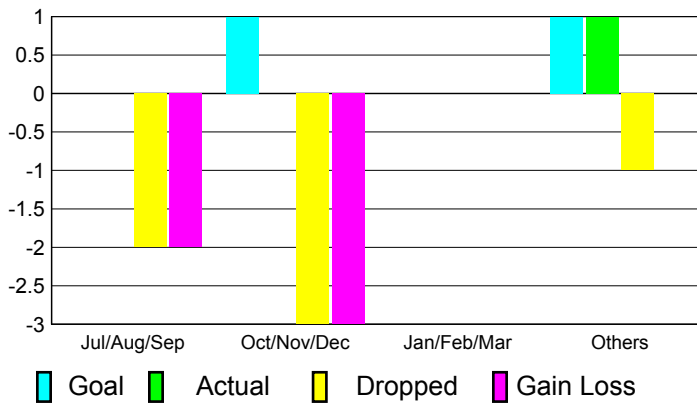

2010-2011 GMT Reports for District (or Undistricted) **District 117 A**

GMT: **Federico STEINHAUS**

Location: **GREECE**

GMT CA: **4**

CLUBS

Club Results
2010-2011

Clubs
2009-2010

Month	New Club Goal	Actual New Clubs	Actual Dropped Clubs	Gain/Loss of Clubs	Gain/Loss of Clubs
Jul/Aug/Sep	0	0	-2	-2	0
Oct/Nov/Dec	1	0	-3	-3	0
Jan/Feb/Mar	0	0	0	0	0
Apr/May/June	1	1	-1	0	0
Totals	2	1	-6	-5	0

Club Results 2010-2011

Goal, New, Dropped, Gain/Loss

Comparison of Club Gain/Loss

Current Year Compared to the Previous Year

YTD Status Quo Clubs 2010-2011

Status Quo Clubs Compared to Status Quo Members

MEMBERSHIP

Membership Results
2010-2011

Membership
2009-2010

Month	Net Memb Goal	Actual New Memb	Actual Dropped Memb	Gain/Loss of Memb	Gain/Loss of Memb
Jul/Aug/Sep	-10	19	-69	-50	-33
Oct/Nov/Dec	27	8	-60	-52	-14
Jan/Feb/Mar	5	54	-55	-1	5
Apr/May/June	12	86	-159	-73	-90
Totals	34	167	-343	-176	-132