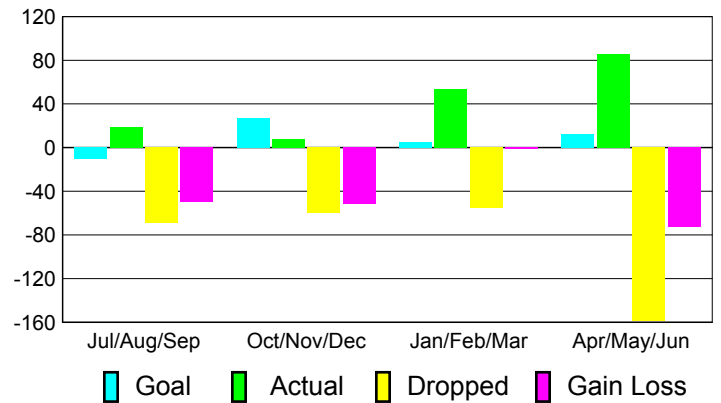

Membership Results 2010-2011

Goal, New, Dropped, Gain/Loss

Comparison of Membership Gain/Loss

Current Year Compared to the Previous Year