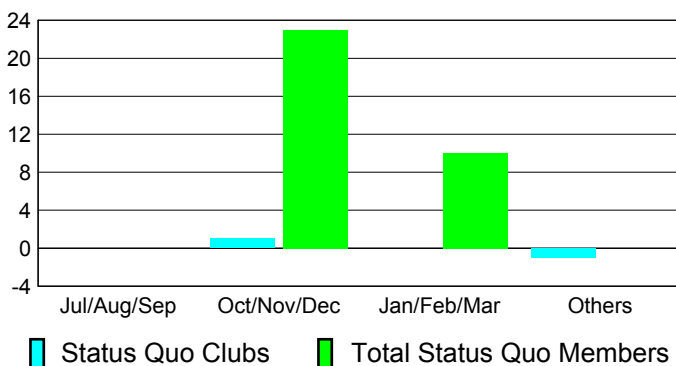

Club Results 2010-2011

Goal, New, Dropped, Gain/Loss

Comparison of Club Gain/Loss

Current Year Compared to the Previous Year

YTD Status Quo Clubs 2010-2011

Status Quo Clubs Compared to Status Quo Members

MEMBERSHIP

Membership Results
2010-2011

Membership
2009-2010

Month	Net Memb Goal	Actual New Memb	Actual Dropped Memb	Gain/Loss of Memb	Gain/Loss of Memb
Jul/Aug/Sep	-10	19	-69	-50	-33
Oct/Nov/Dec	27	8	-60	-52	-14
Jan/Feb/Mar	5	54	-55	-1	5
Apr/May/June	12	86	-159	-73	-90
Totals	34	167	-343	-176	-132